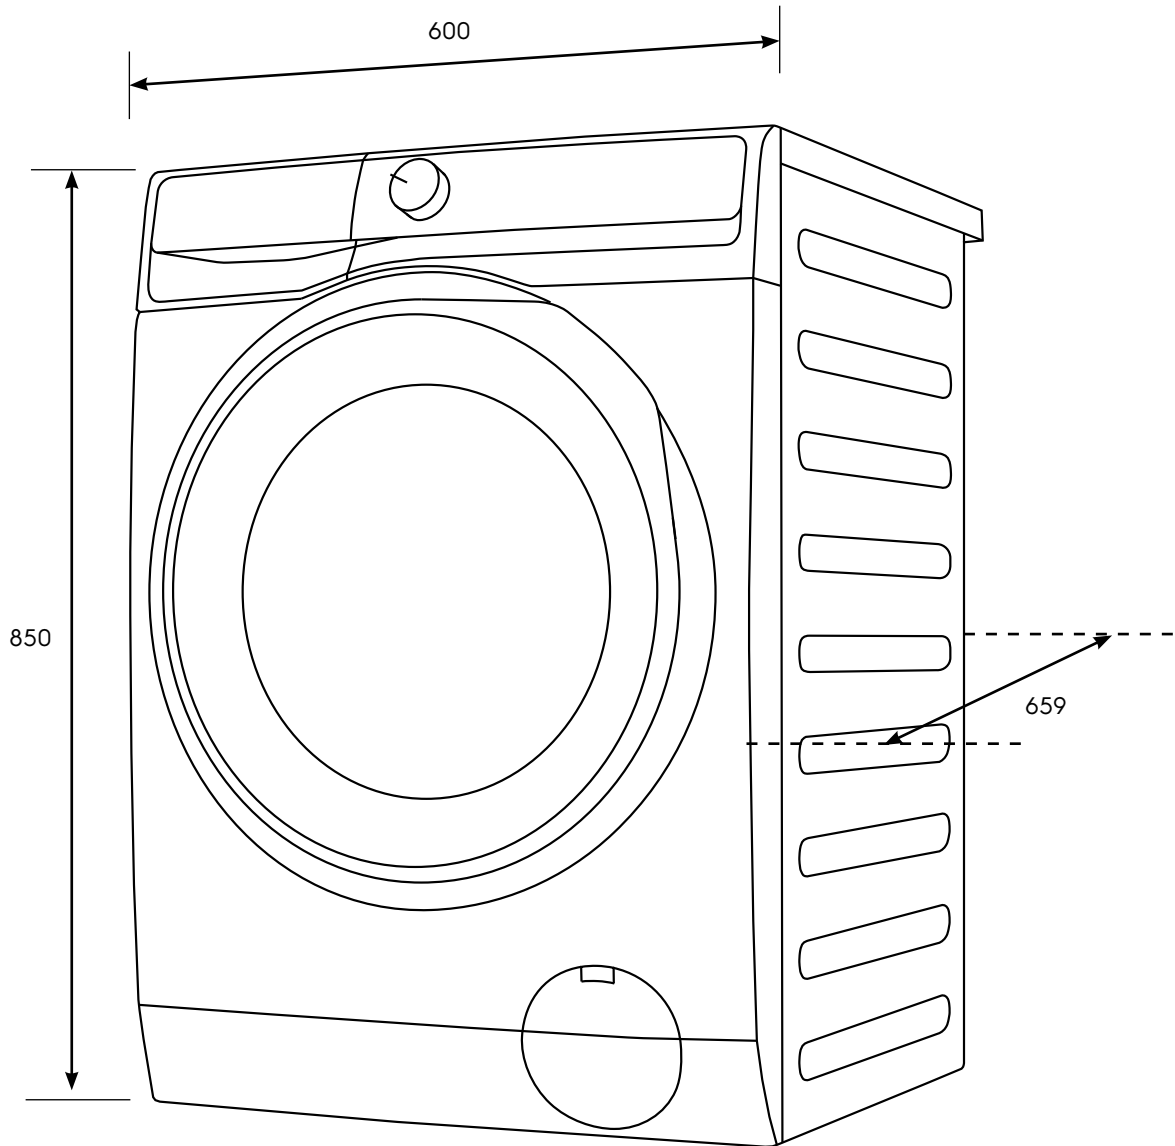

# Dimension Guide

## Washer dryer

**Model:**  
EWW1242R9WC

### Dimensions

|              | width | height | depth |
|--------------|-------|--------|-------|
| Product (mm) | 600   | 850    | 659   |

**Please note!** Dimensions to be used as a guide only. All customers MUST refer to the user manual supplied with the product for detailed installation instructions.