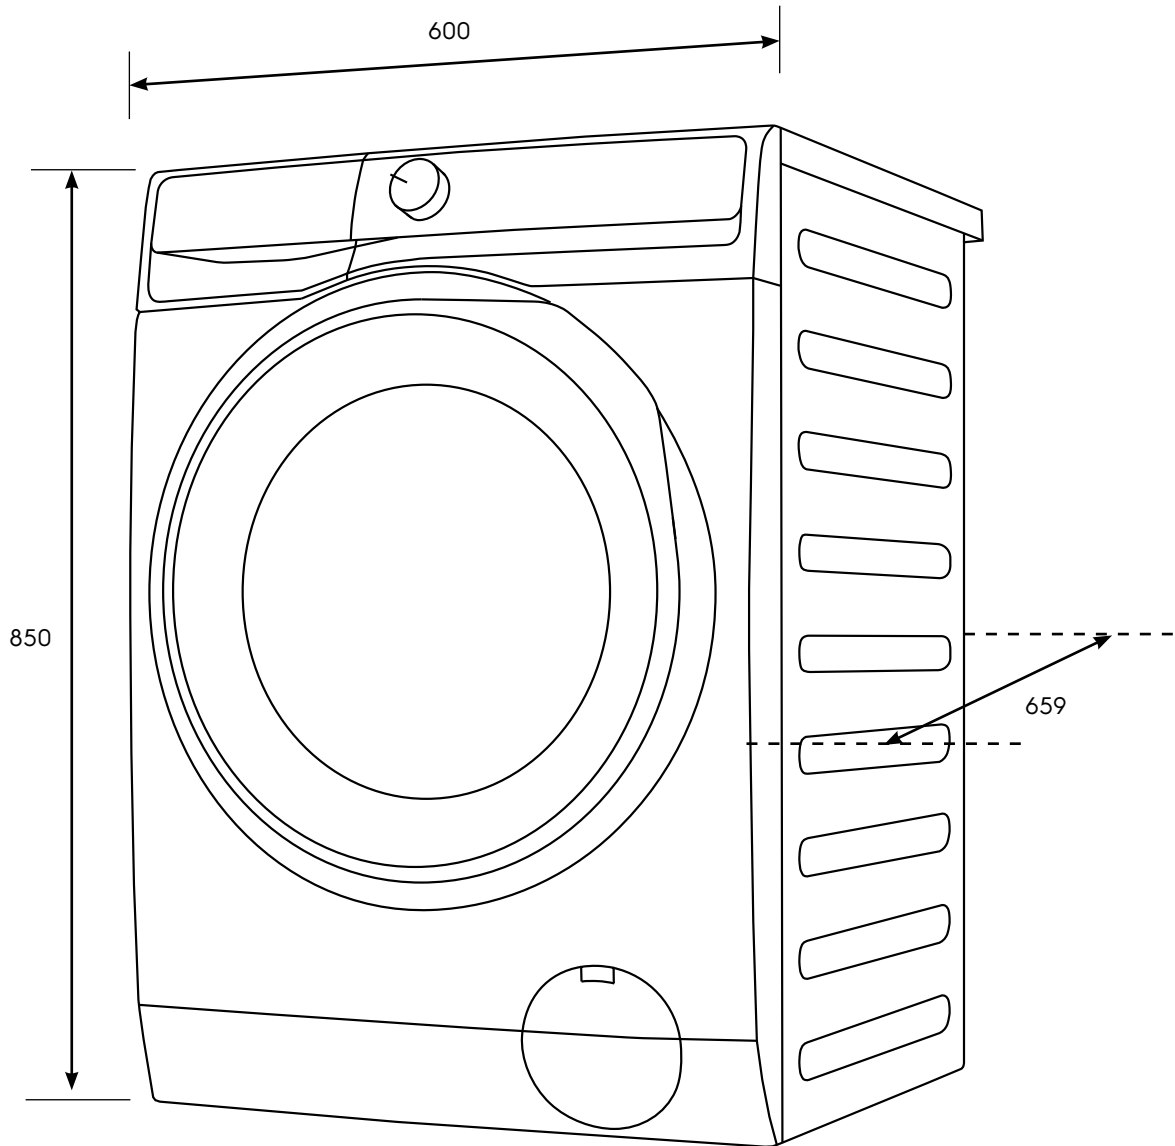

Dimension Guide

Washer dryer

Model:
EWW1243R7SC

Dimensions			
	width	height	depth
Product (mm)	600	850	659

Please note! Dimensions to be used as a guide only. All customers MUST refer to the user manual supplied with the product for detailed installation instructions.
© 2024 Electrolux S.E.A PTE. LTD. ELX_DIM_EWW1243R7SC_ANZ_Mar24