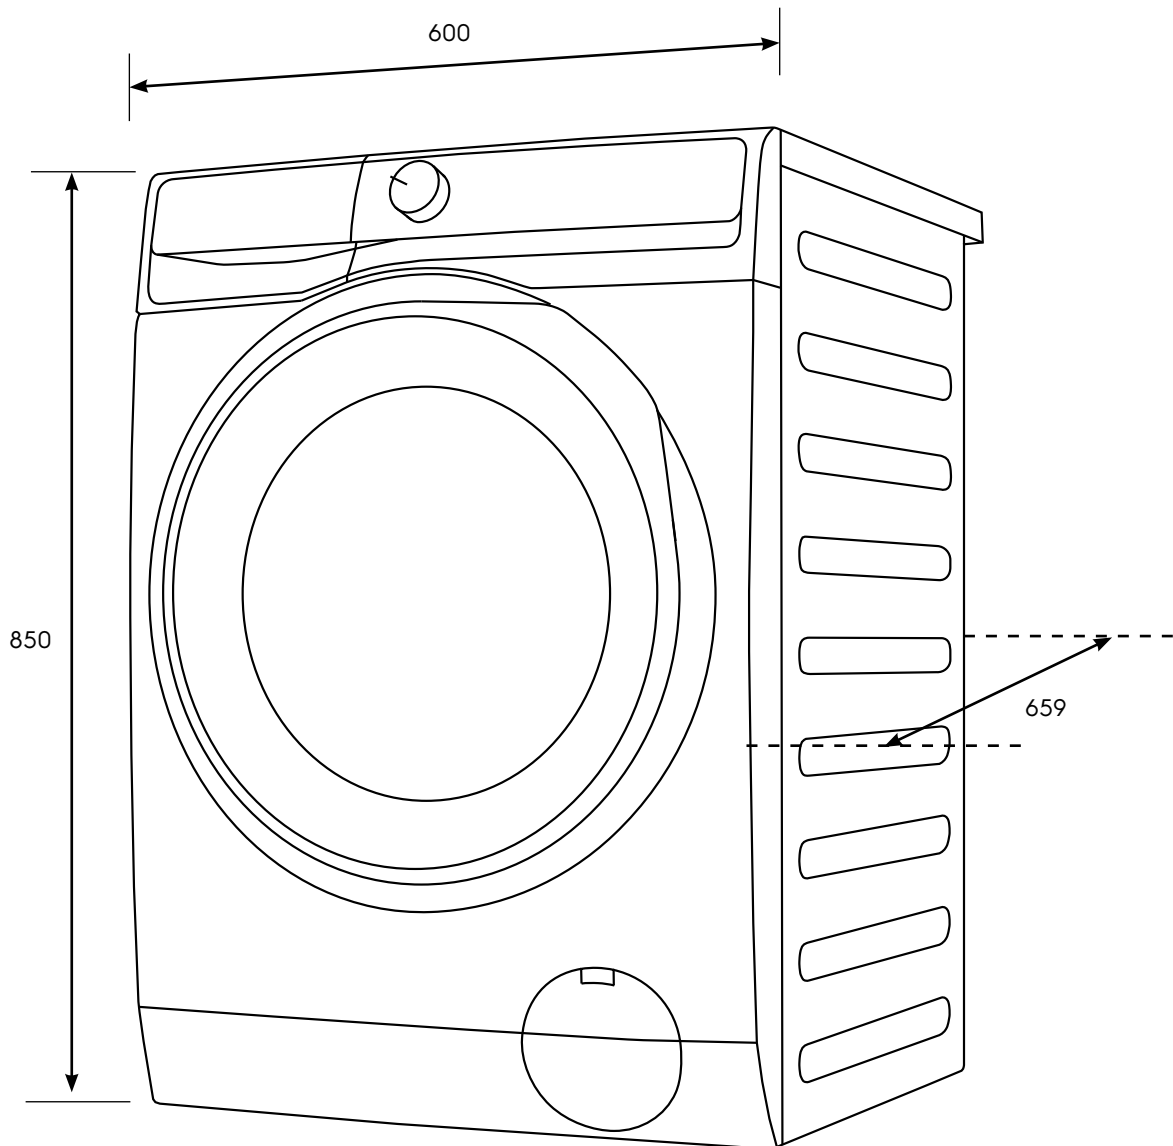

# Dimension Guide

## Washer dryer

**Model:**  
EWF1042R9SC

### Dimensions

	width	height	depth
Product (mm)	600	850	659

**Please note!** Dimensions to be used as a guide only. All customers MUST refer to the user manual supplied with the product for detailed installation instructions.