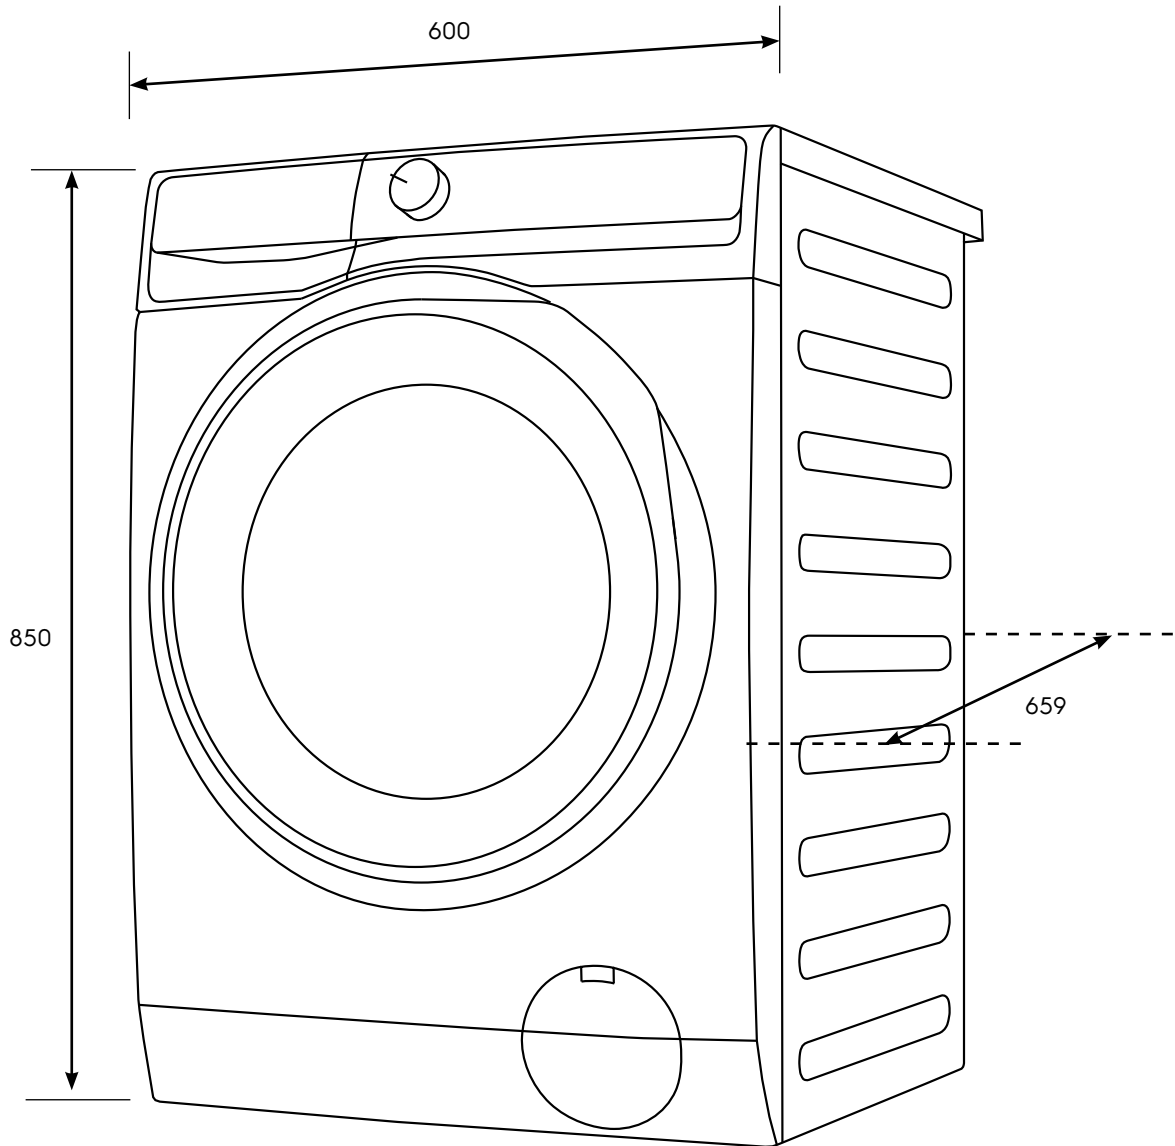

Dimension Guide

Washer dryer

Model:
EWF1042R9WC

Dimensions

	width	height	depth
Product (mm)	600	850	659

Please note! Dimensions to be used as a guide only. All customers MUST refer to the user manual supplied with the product for detailed installation instructions.