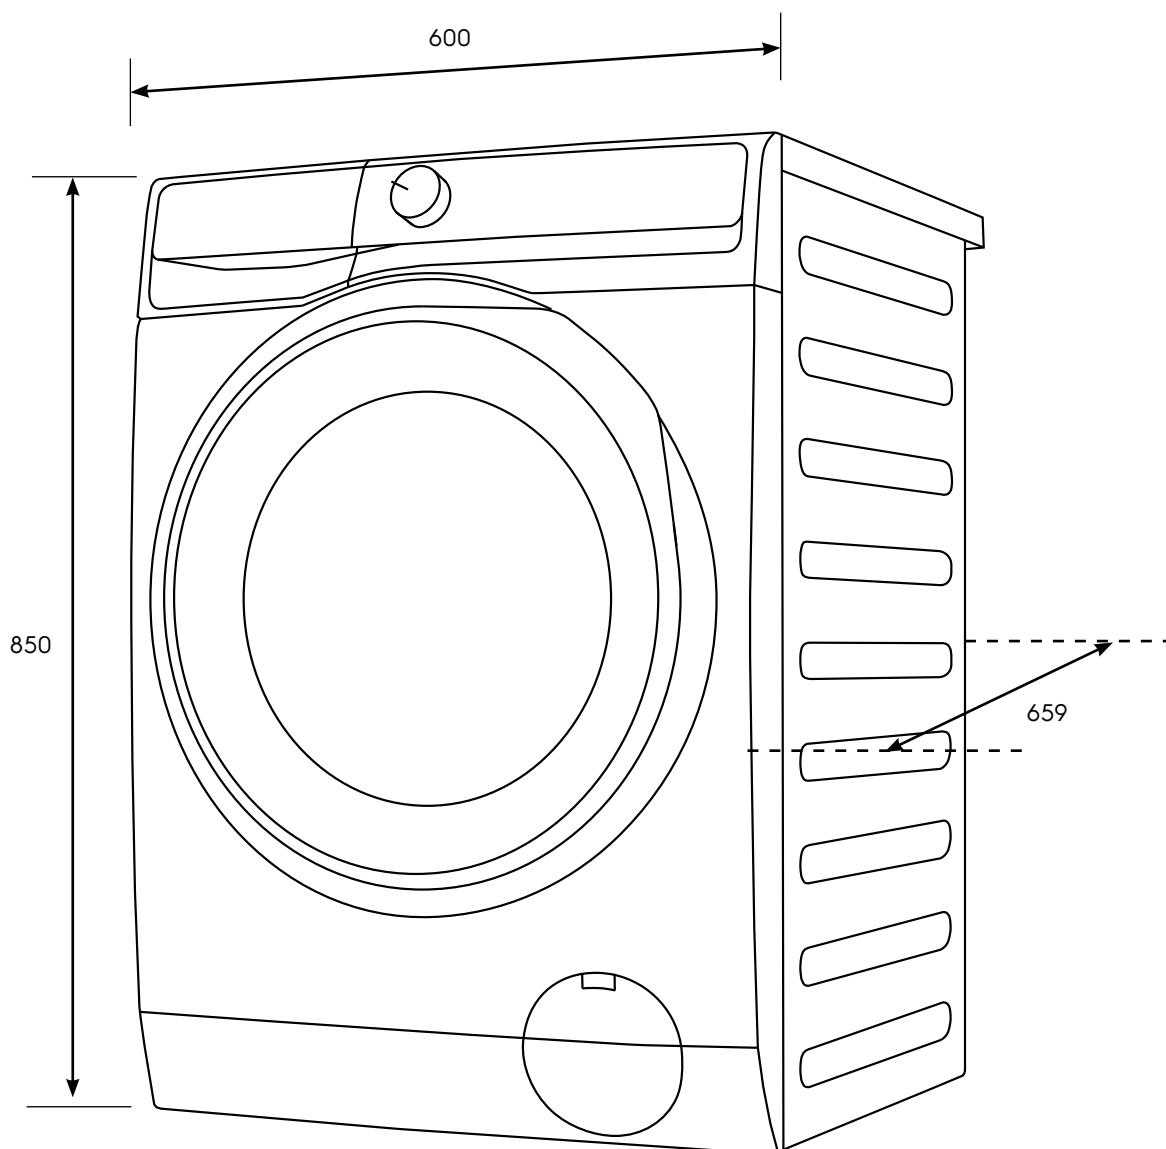

Dimension Guide

Front load washing machine

Model:
EWF1243R7WCS

Dimensions			
	width	height	depth
Product (mm)	600	850	659

Please note! Dimensions to be used as a guide only. All customers MUST refer to the user manual supplied with the product for detailed installation instructions.
© 2025 Electrolux S.E.A PTE. LTD. ELX_DIM_EWF1243R7WCS_ANZ_Jun25