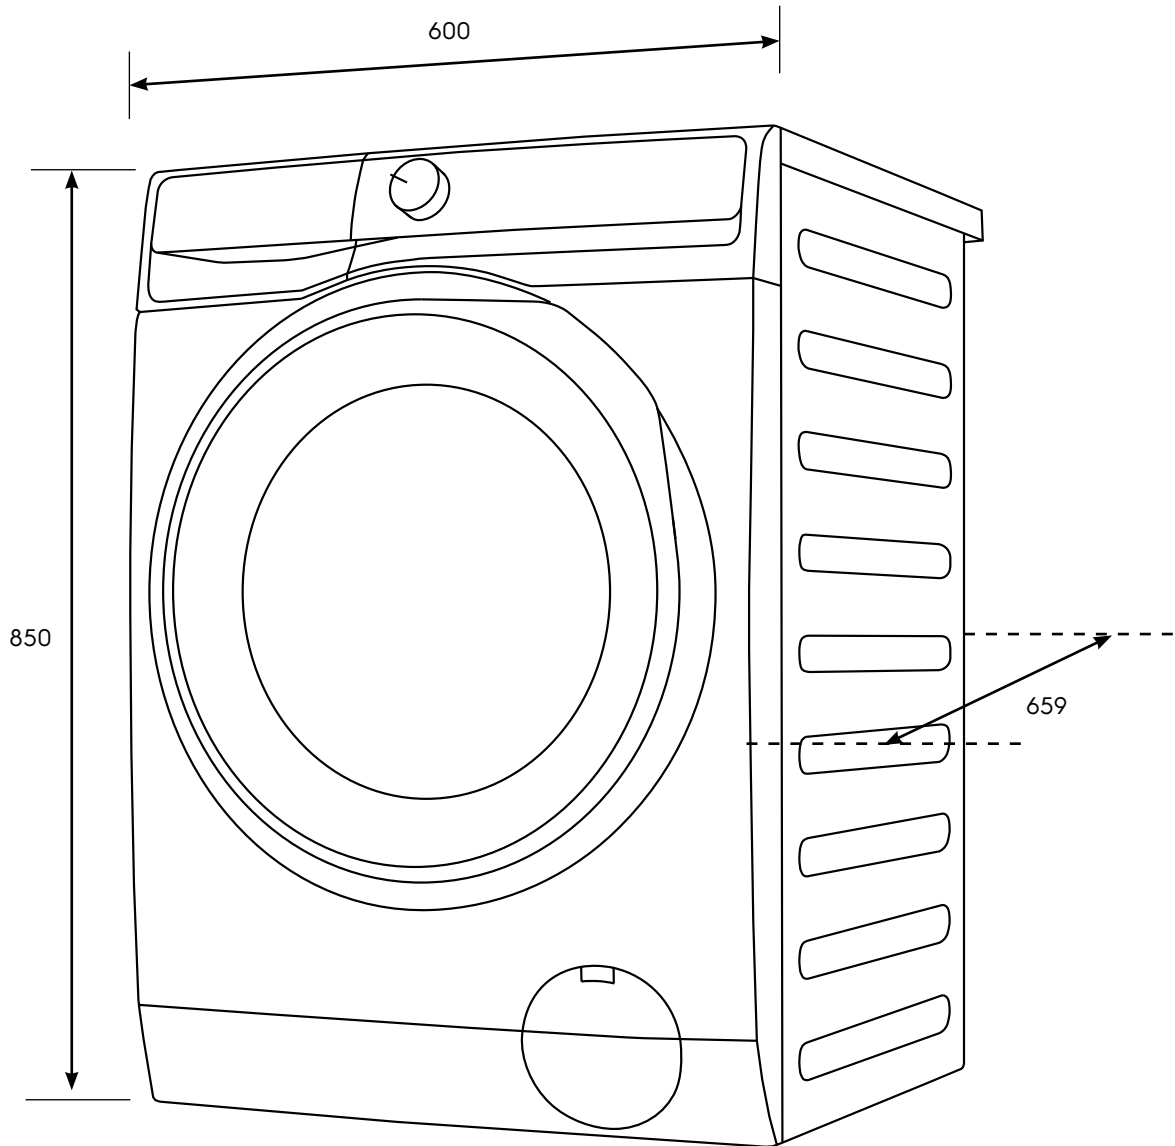

Dimension Guide

Front load washing machine

Model:
EWF1042R9SCS

Dimensions			
	width	height	depth
Product (mm)	600	850	659

Please note! Dimensions to be used as a guide only. All customers MUST refer to the user manual supplied with the product for detailed installation instructions.